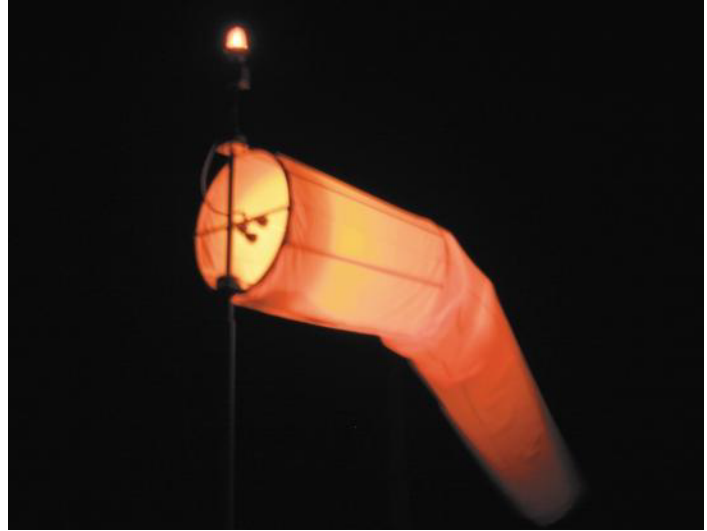

L-806 & L-807 Wind Cone Light Kits

Applications

The L-806 and L-807 Wind Cone Light Kits illuminate the surface of the wind cone sock. Internal lighting gives superior nighttime visibility over conventional external lighting.

Features

- Available for Size 1 (18") and Size 2 (36") baskets.
- Available in 120 VAC, 12 VDC, or 6.6 amp.
- Designed to fit all major manufacturer's wind cones.
- Simple installation: the light assembly attaches to the basket with 2 clamps, and the electrical feed assembly attaches to the top of the pole.
- The LED models feature:
 - 50,000 to 100,000 hour lamp life, virtually maintenance-free.
 - Independent lamp circuits, for improved reliability.
 - 6 to 60 VA power consumption, only 5-20% of a typical non-LED external light.
 - Long-life LED obstruction light.
- The internally-lighted halogen models have two 100 watt lamps on Size 1, four 100 watt lamps on Size 2, 2,000 hour typical lamp life.
- Includes a single L-810 obstruction light.
- Also available in externally-lighted models.
- Manufactured in the USA.