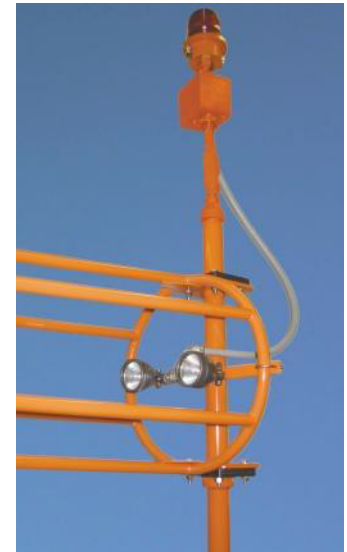

Pilot's View

Internal Halogen Light