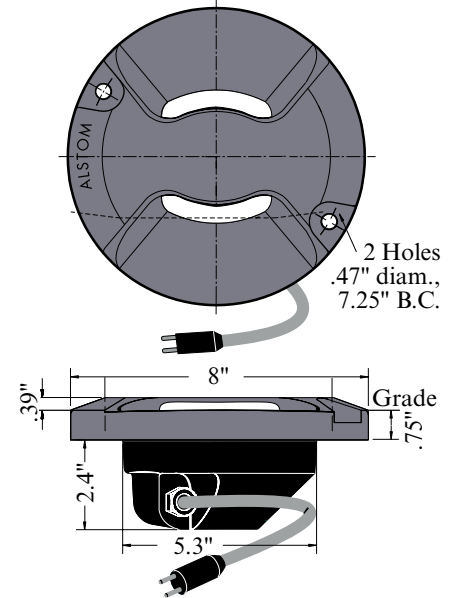

Specifications

- Low profile: .39 in. (10mm) projection.
- Light channel within .2" (5mm) of grade.
- Stress bearing: 11 tons dynamic load and 22 tons static load.
- Color variations achieved by using color specific filters.
- Corrosion resistant anodized finish meets U.S. Military Standard Salt Fog Test (MIL-STD-810E, Method 509.3) and IEC EN 60068-2-11 (Test Kb, severity 3).
- Stainless steel fasteners.
- Net weight 6.6 lb. (3kg). Gross weight 7.7 lb. (3.5kg). Carton size 9 in. x 9 in. x 5.7 in. (230mm x 230mm x 146mm)
- Temperature range: -4°F/+131°F (-20°C/+55°C).

Ordering Codes

Fixture	Color: A Side ¹	Color: B Side ¹	Lamps
HL-280	G: Green (std) W: White R: Red Y: Yellow X: Blank	G: Green (std) W: White R: Red Y: Yellow X: Blank	50: 50W, 120V 52: 50W, 240V LP: 120V/240V LED ² LV: 10-30VDC LED ² LVD: Dimming 10-30VDC LED ²

Flight Light Inc.
 2708 47th Ave.
 Sacramento, California, U.S.A.
 95822-3806

+1.800.806.3548
 +1.916.394.2800

www.flightlight.com
 sales@flightlight.com

HL-280
LED or Halogen
Heliport Taxiway Centerline
Inset Light

Replacement Parts

- | | | |
|-----|-----------------------|-------------------|
| 1. | Body casting | |
| 2. | Prism clamp | 80-021268 |
| 3. | Prism clamp gasket | 80-033072 |
| 4. | Prism gasket (2) | 80-033071 |
| 5. | Glass prisms (1 or 2) | |
| | white (clear) | 80-016072 |
| | blank | 80-040102 |
| 6. | 50W, 120V, MR16 Lamp | LA-008084 |
| ALT | 50W, 230V, MR16 Lamp | LA-64826 |
| 7. | Lamp gasket | 80-033064 |
| 8. | Green Filter | 80-019156 |
| ALT | Red Filter | 80-019155 |
| ALT | Yellow Filter | 80-019157 |
| ALT | Blue Filter | 80-019201 |
| 9. | Lamp retaining spring | 80-032039 |
| 10. | Bottom cover | |
| 11. | Bottom cover gasket | 80-033080 |
| 12. | 'B' type plug lead | TRC-10518-114-D02 |
| 13. | Cable gland assembly | 80-021114/5/6 |