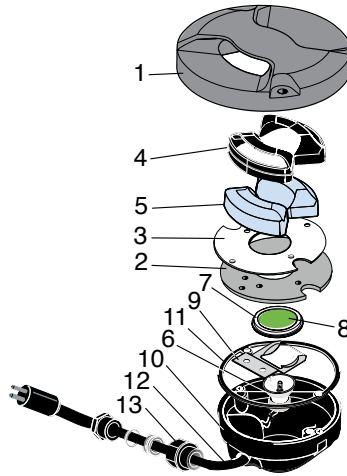

Flight Light Inc.
 2708 47th Ave.
 Sacramento, California, U.S.A.
 95822-3806

+1.800.806.3548
 +1.916.394.2800

www.flightlight.com
 sales@flightlight.com

HL-280
LED or Halogen
Heliport Taxiway Centerline
Inset Light

Replacement Parts

- | | | |
|-----|-----------------------|-------------------|
| 1. | Body casting | |
| 2. | Prism clamp | 80-021268 |
| 3. | Prism clamp gasket | 80-033072 |
| 4. | Prism gasket (2) | 80-033071 |
| 5. | Glass prisms (1 or 2) | |
| | white (clear) | 80-016072 |
| | blank | 80-040102 |
| 6. | 50W, 120V, MR16 Lamp | LA-008084 |
| ALT | 50W, 230V, MR16 Lamp | LA-64826 |
| 7. | Lamp gasket | 80-033064 |
| 8. | Green Filter | 80-019156 |
| ALT | Red Filter | 80-019155 |
| ALT | Yellow Filter | 80-019157 |
| ALT | Blue Filter | 80-019201 |
| 9. | Lamp retaining spring | 80-032039 |
| 10. | Bottom cover | |
| 11. | Bottom cover gasket | 80-033080 |
| 12. | 'B' type plug lead | TRC-10518-114-D02 |
| 13. | Cable gland assembly | 80-021114/5/6 |

LED Version Replacement Parts

- | | | |
|-----|---------------------------|-------------------|
| 1. | Body casting | 80-040155 |
| 2. | Prism clamp | 80-021380 |
| 3. | Prism clamp gasket | 80-021379 |
| 4. | Prism gasket (2) | 80-033071 |
| 5. | Glass prism (1 or 2) | 80-016078 |
| | Blanking prism (optional) | 80-040102 |
| 6A. | 12V LED High Bright | |
| 6B. | LED Driver | |
| 9. | Bottom cover | 80-040101 |
| 10. | Bottom cover gasket | 80-033080 |
| 11. | 'B' Type plus lead | TRC-10518-114-D02 |
| 12. | Cable gland assembly | 80-021114/5/6 |
| 13. | Schrader (bicycle) valve | 80-021327 |