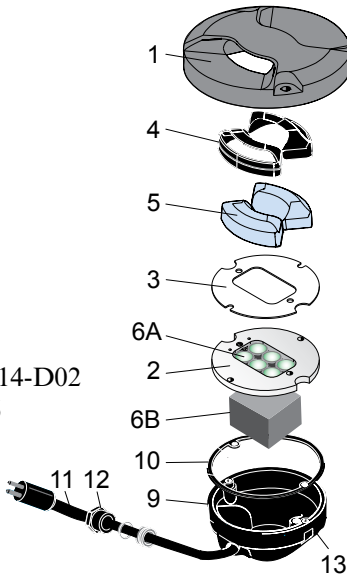

Ordering Codes

Fixture	Color: A Side ¹	Color: B Side ¹	Lamps
HL-280	G: Green (std) W: White R: Red Y: Yellow X: Blank	G: Green (std) W: White R: Red Y: Yellow X: Blank	50: 50W, 120V 52: 50W, 240V LP: 120V/240V LED ² LV: 10-30VDC LED ² LVD: Dimming 10-30VDC LED ²

Flight Light Inc.
 2708 47th Ave.
 Sacramento, California, U.S.A.
 95822-3806

+1.800.806.3548
 +1.916.394.2800

www.flightlight.com
 sales@flightlight.com

HL-280
LED or Halogen
Heliport Taxiway Centerline
Inset Light

Replacement Parts

- | | | |
|-----|-----------------------|-------------------|
| 1. | Body casting | |
| 2. | Prism clamp | 80-021268 |
| 3. | Prism clamp gasket | 80-033072 |
| 4. | Prism gasket (2) | 80-033071 |
| 5. | Glass prisms (1 or 2) | |
| | white (clear) | 80-016072 |
| | blank | 80-040102 |
| 6. | 50W, 120V, MR16 Lamp | LA-008084 |
| ALT | 50W, 230V, MR16 Lamp | LA-64826 |
| 7. | Lamp gasket | 80-033064 |
| 8. | Green Filter | 80-019156 |
| ALT | Red Filter | 80-019155 |
| ALT | Yellow Filter | 80-019157 |
| ALT | Blue Filter | 80-019201 |
| 9. | Lamp retaining spring | 80-032039 |
| 10. | Bottom cover | |
| 11. | Bottom cover gasket | 80-033080 |
| 12. | 'B' type plug lead | TRC-10518-114-D02 |
| 13. | Cable gland assembly | 80-021114/5/6 |

LED Version Replacement Parts

- | | | |
|-----|---------------------------|-------------------|
| 1. | Body casting | 80-040155 |
| 2. | Prism clamp | 80-021380 |
| 3. | Prism clamp gasket | 80-021379 |
| 4. | Prism gasket (2) | 80-033071 |
| 5. | Glass prism (1 or 2) | 80-016078 |
| | Blanking prism (optional) | 80-040102 |
| 6A. | 12V LED High Bright | |
| 6B. | LED Driver | |
| 9. | Bottom cover | 80-040101 |
| 10. | Bottom cover gasket | 80-033080 |
| 11. | 'B' Type plus lead | TRC-10518-114-D02 |
| 12. | Cable gland assembly | 80-021114/5/6 |
| 13. | Schrader (bicycle) valve | 80-021327 |