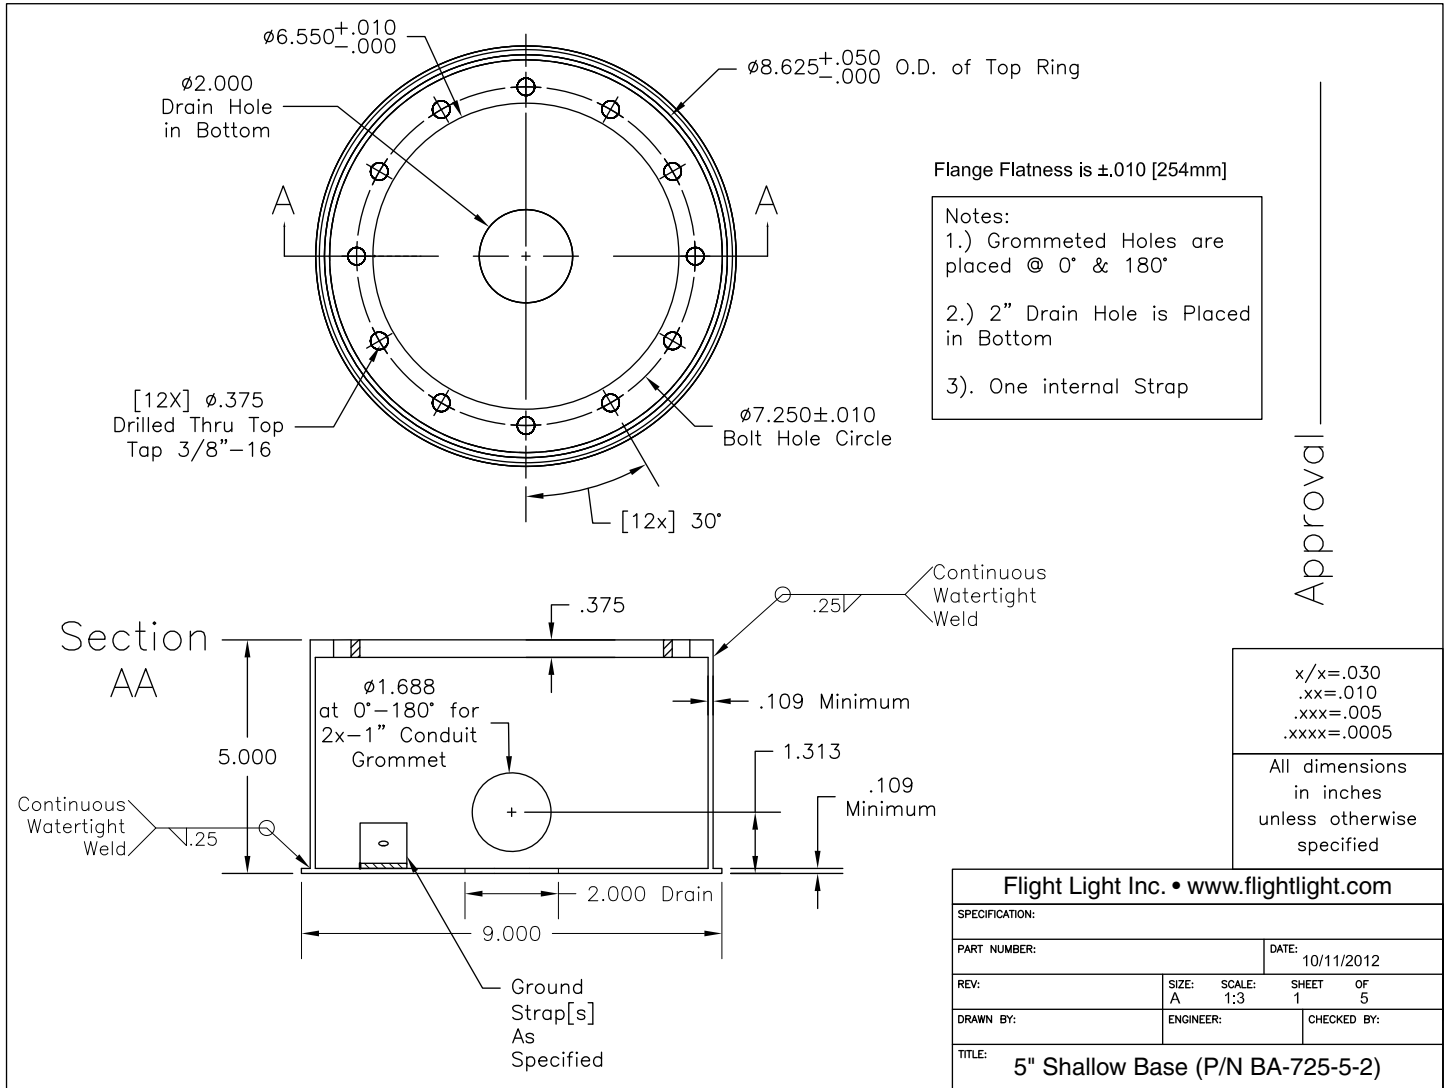

Flight Light Inc.
2708 47th Ave.
Sacramento, California, U.S.A.
95822-3806

+1.800.806.3548
+1.916.394.2800

www.flightlight.com
sales@flightlight.com

HL-280
LED or Halogen
Heliport Taxiway Centerline
Inset Light

Visit our web site: www.flightlight.com