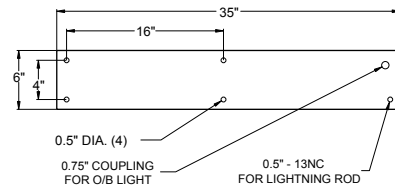

Beacon Platform