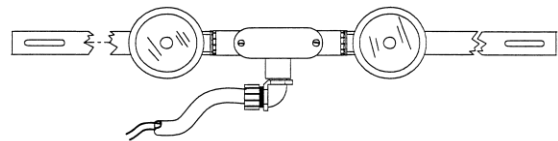

Internal LED Light

Internal Halogen Light

18" Halogen Light