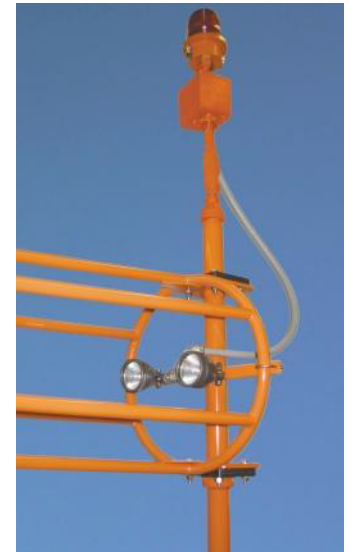

Pilot's View

Internal Halogen Light