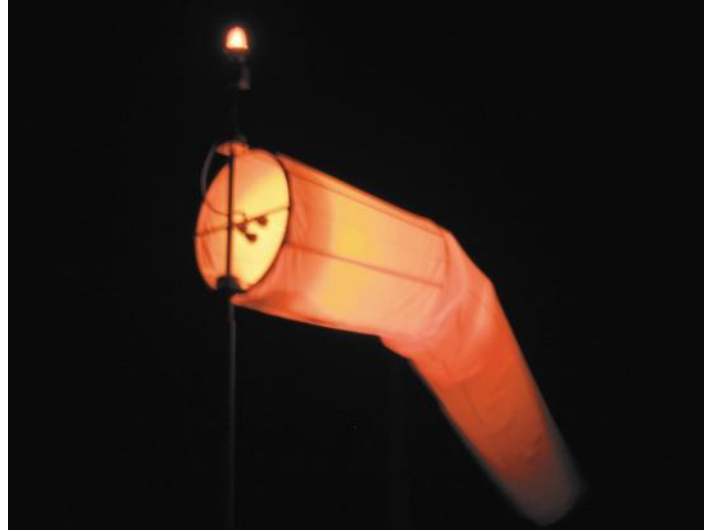

L-806 & L-807 Wind Cone Light Kits

Applications

The L-806 and L-807 Wind Cone Light Kits illuminate the surface of the wind cone sock. Internal lighting gives superior nighttime visibility over conventional external lighting.

Features

- Available for Size 1 (18") and Size 2 (36") baskets.
- Available in 120 VAC, 12 VDC, or 6.6 amp.
- Designed to fit all major manufacturer's wind cones.
- Simple installation: the light assembly attaches to the basket with 2 clamps, and the electrical feed assembly attaches to the top of the pole.
- The LED models feature:
 - 50,000 to 100,000 hour lamp life, virtually maintenance-free.
 - Independent lamp circuits, for improved reliability.
 - 6 to 60 VA power consumption, only 5-20% of a typical non-LED external light.
 - Long-life LED obstruction light.
- The internally-lighted halogen models have two 100 watt lamps on Size 1, four 100 watt lamps on Size 2, 2,000 hour typical lamp life.
- Includes a single L-810 obstruction light.
- Also available in externally-lighted models.
- Manufactured in the USA.